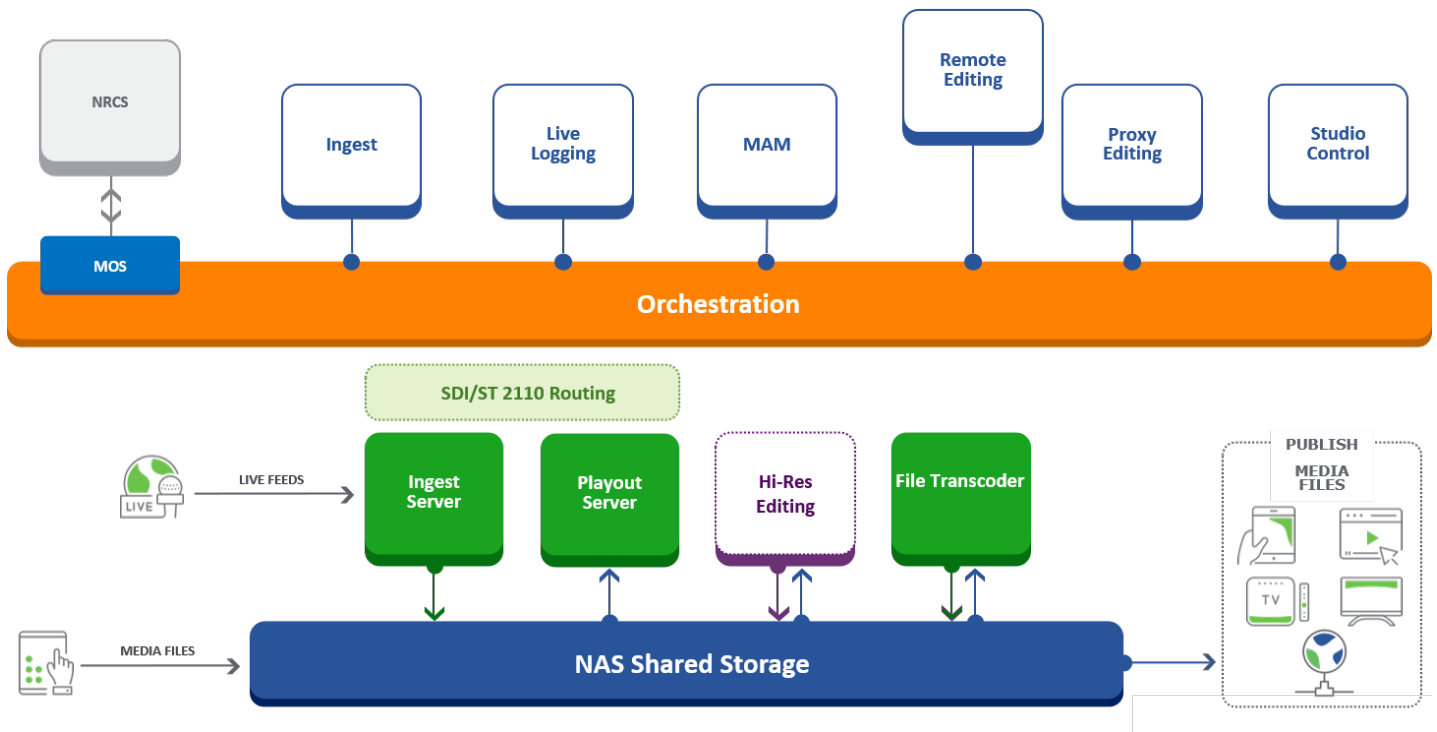

As content archives and production asset libraries grow to support single to hundreds of channels, the system will manage a comprehensive range of codecs and formats with back-to-back playout support. New and future codec support can easily be added through software upgrades and licensing.

Maximizing and monetizing content requires intelligent tools to unburden operators and support staff. Nexio NewsCraft empowers its users through use of sophisticated AI tools for audio transcription and video analysis, unleashing the hidden potential of your assets. Imagine thousands of hours of content, now searchable on exact keywords, phrases, person or mood, identified to the exact frame. Our solution works smarter and harder for you.

Whether you need playout of a single channel or dozens of channels, you can count on immediate access and high availability from Imagine’s IOX Express NAS storage, powered by EditShare EFS. In addition to the storage offering exceptional on-air reliability, it also delivers high performance for direct-connected high- and low-resolution editors. One storage for all needs: more efficient with lower overhead.

Nexio NewsCraft – Functional Diagram